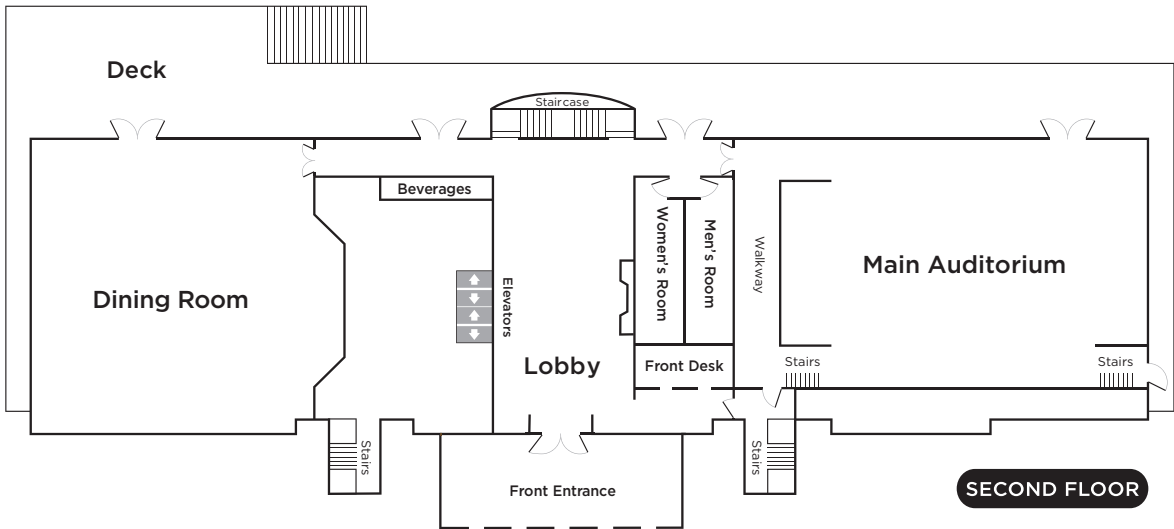

TRAINING CENTER FLOOR PLAN

BILLY GRAHAM
 Training Center at The Cove
 ASHEVILLE, NORTH CAROLINA