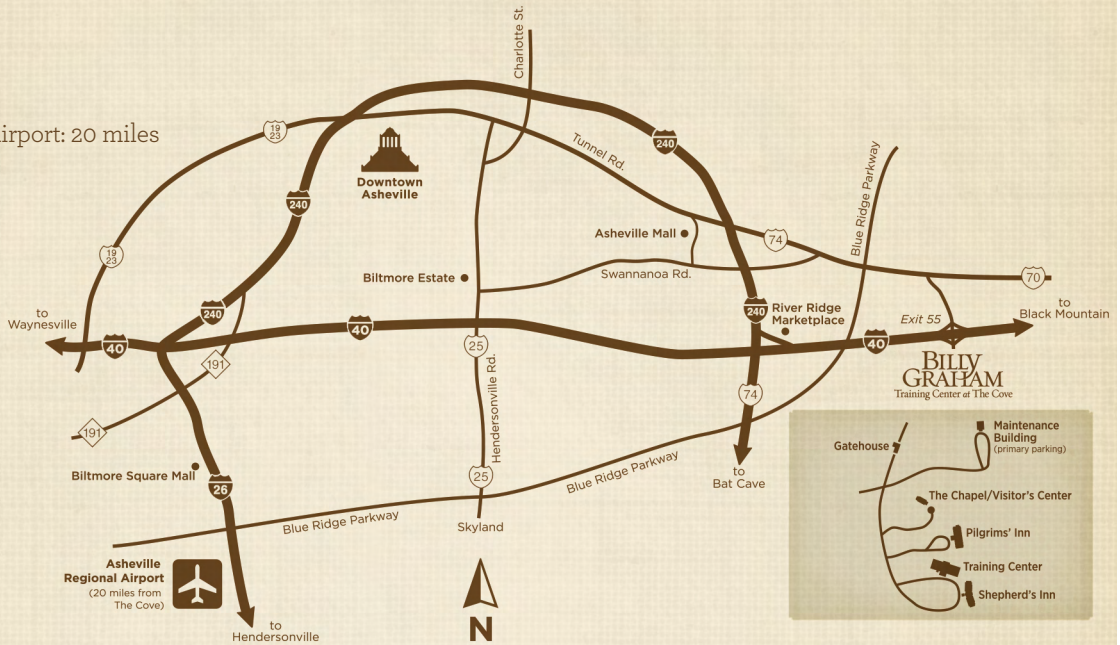

DIRECTIONS and TRANSPORTATION INFORMATION

DISTANCES:

Asheville Regional Airport: 20 miles
 Atlanta: 3.5 hours
 Charlotte: 2 hours
 Greenville: 1 hour
 Knoxville: 2 hours
 Nashville: 5 hours
 Raleigh: 4 hours

Rental Car Agencies:

Budget:
 828-684-2273 (Airport)
 828-299-4191 (Tunnel Rd.)
 Enterprise:
 828-333-9823 (Tunnel Rd.)

DIRECTIONS:

From I-40 Eastbound:

Follow I-40 East to Exit 55.
 Turn right. The Cove is
 ¼ mile from the exit.

From I-40 Westbound:

Follow I-40 West to Exit 55.
 Turn left. The Cove is
 ¼ mile from the exit.

From the Airport:

Turn left at the traffic light.
 Turn left onto I-26. Continue
 for 8.6 miles. Take Exit 31A
 and merge onto I-40 East.
 Continue for 8.8 miles. Take
 Exit 55. Turn right. The Cove
 is ¼ mile ahead.