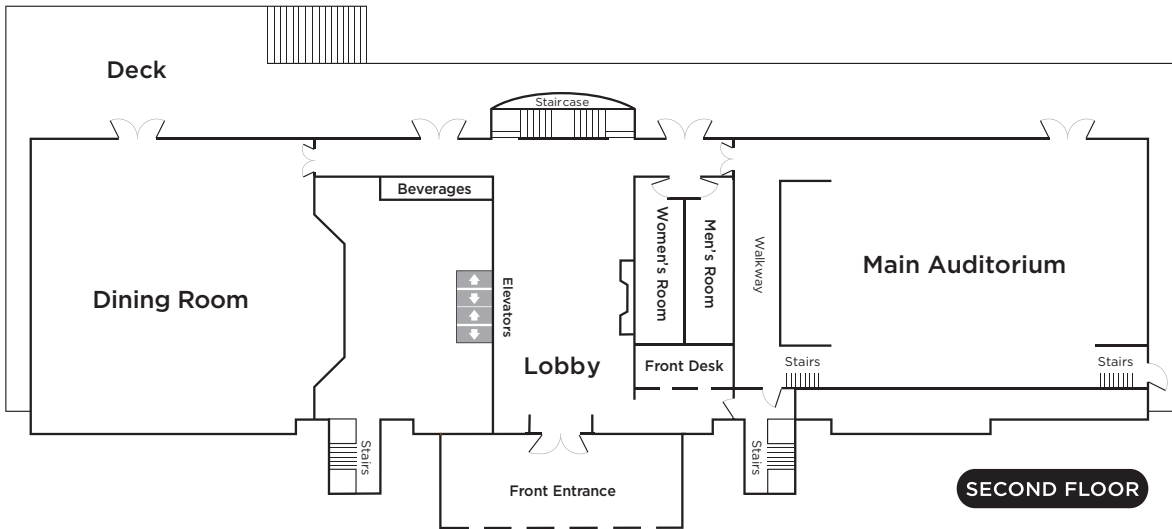

TRAINING CENTER FLOOR PLAN

BILLY GRAHAM
 Training Center at The Cove
 ASHEVILLE, NORTH CAROLINA