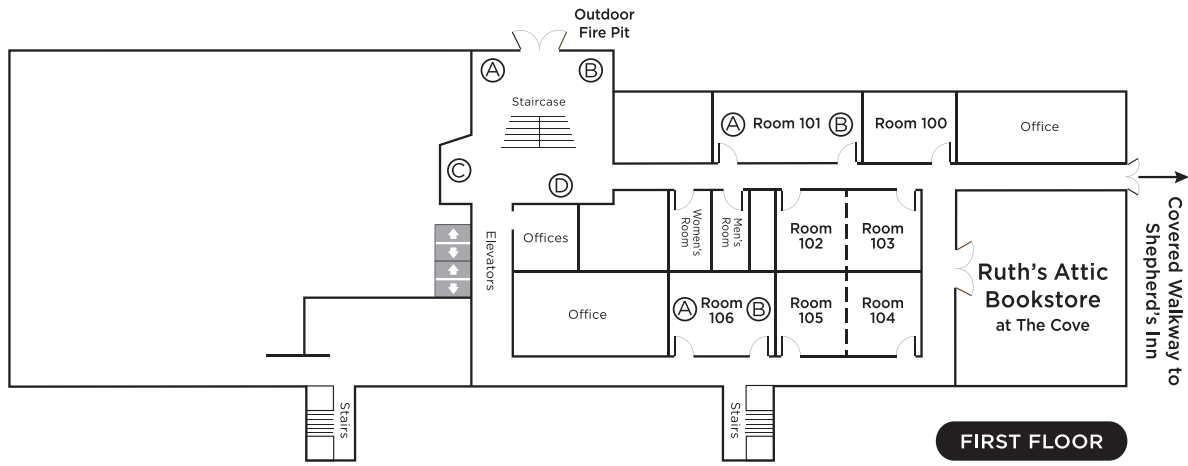

TRAINING CENTER FLOOR PLAN

BILLY GRAHAM
 Training Center at The Cove
 ASHEVILLE, NORTH CAROLINA